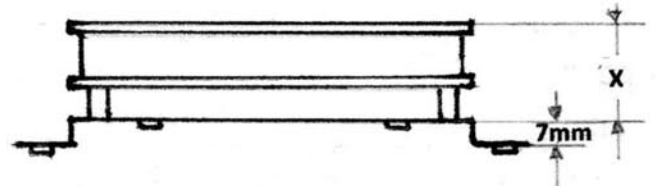

# Entwistle Humbucker Pickup Dimensions

All measurements are in millimetres (mm)

The dimensions of the Entwistle humbuckers listed below/right are all the same except the height dimension 'X'

Pole spacing Neck is 50mm

Pole spacing Bridge is 52.5mm

Measurement 'X' for various humbuckers

HV-58	13.75mm
HDN	13.75mm
HVX	15.75mm
Dark Star	15.75mm
Hard Drive	15.75mm
X3	18mm
Nemesis	18.2mm

## Nashville Humbuckers

The pole spacing of 50mm is the same for both Neck and Bridge pickups.