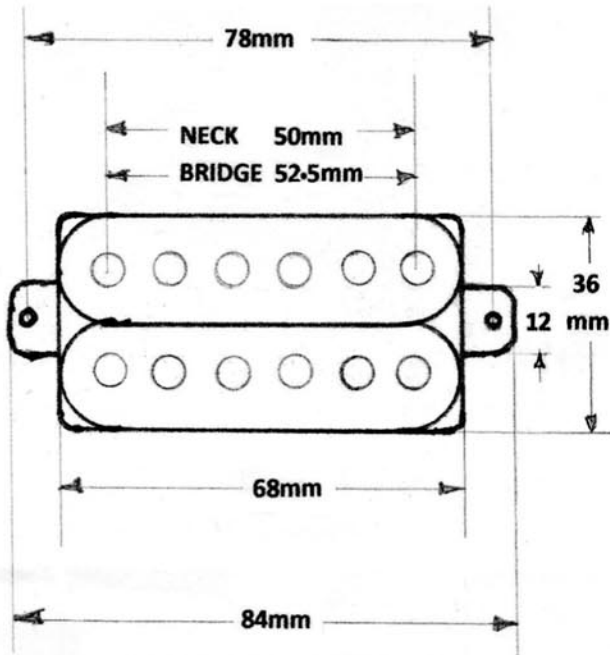

# Entwistle Humbucker Pickup Dimensions

All measurements are in millimetres (mm)

The dimensions of the Entwistle humbuckers listed below/right are all the same except the height dimension 'X'

Pole spacing Neck is 50mm

Pole spacing Bridge is 52.5mm

Measurement 'X' for various humbuckers

HV-58	13.75mm
HDN	13.75mm
HVX	15.75mm
Dark Star	15.75mm
Hard Drive	15.75mm
X3	18mm
Nemesis	18.2mm

## Nashville Humbuckers

The pole spacing of 50mm is the same for both Neck and Bridge pickups.