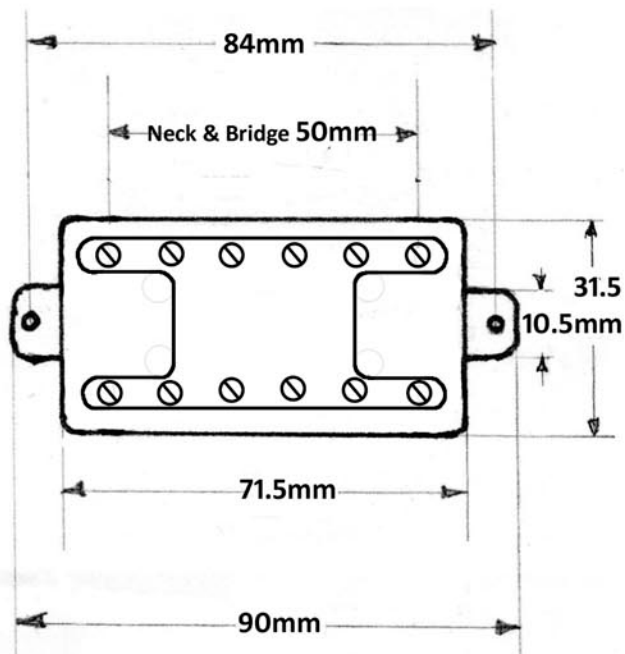

# Entwistle Humbucker Pickup Dimensions

All measurements are in millimetres (mm)

The dimensions of the Entwistle humbuckers listed below/right are all the same except the height dimension 'X'

Pole spacing Neck is 50mm

Pole spacing Bridge is 52.5mm

Measurement 'X' for various humbuckers

HV-58	13.75mm
HDN	13.75mm
HVX	15.75mm
Dark Star	15.75mm
Hard Drive	15.75mm
X3	18mm
Nemesis	18.2mm

## Nashville Humbuckers

The pole spacing of 50mm is the same for both Neck and Bridge pickups.